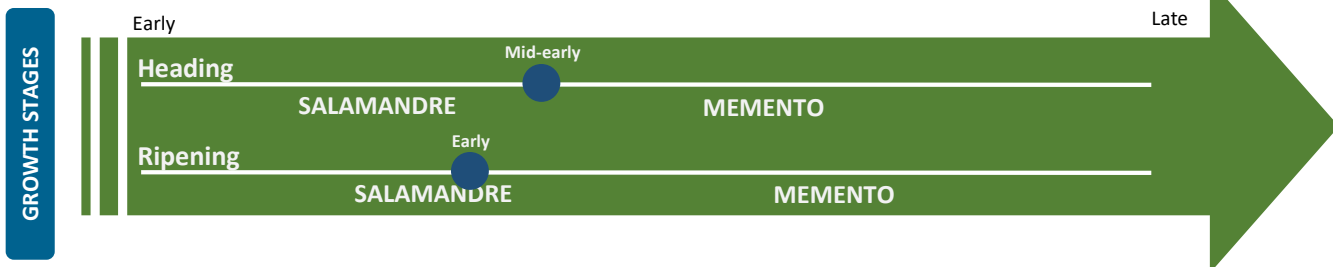

SECOBRA
Recherches

Winter Barley, 2-row

PLEIADE

SC 20707 RH, Listed in France 2020

Very high yields in medium and low rainfall zones
Admitted in technological validation by French malsters and brewers (CBMO)
Very good disease resistance
Very good grading

	 Yield in OT* (Crop 18 & 19)
Treated	101,7 %
Untreated	109,1 %
Standards Varieties	2018 & 2019 (MALTESSE + SALAMANDRE)

"+4% than SALAMANDRE in french official trials crop 2018 & 2019"

Legal note: All data, graphs depict trial results for official trials, post-registration trials or breeders' own trials. SECOBRA RECHERCHES does not take any liability for data. Standard varieties are selected according to choice by SECOBRA RECHERCHES. Update: May 2020.